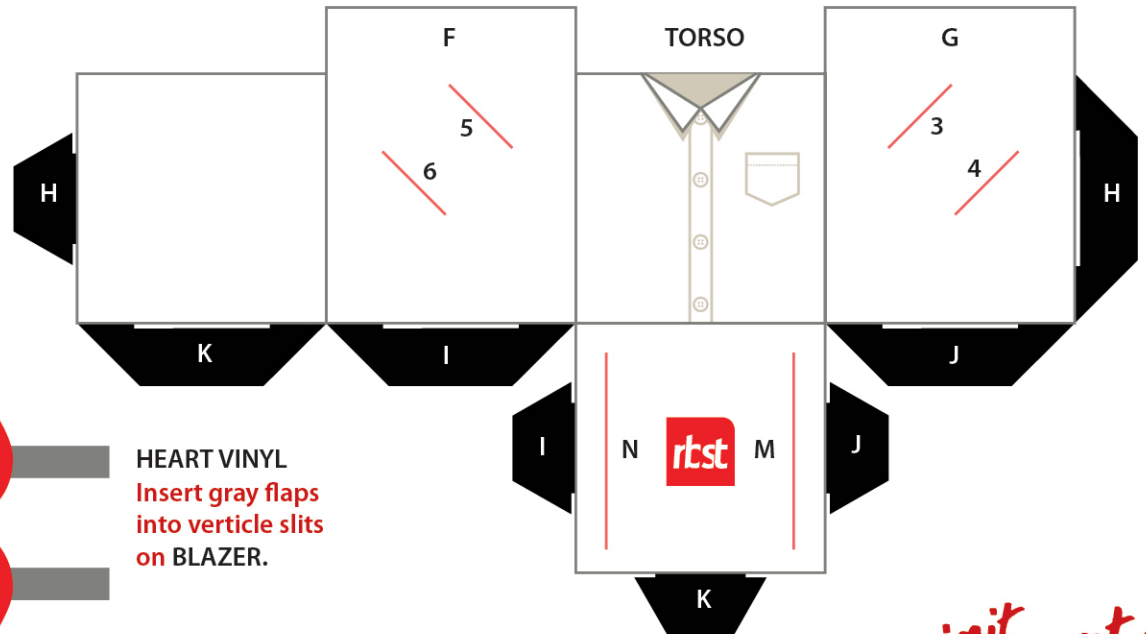

MAYER HAWTHORNE

Just ain't gonna cut out...

FRAMES

TIE Fold black flap. Insert between HEAD & TORSO.

POCKET SQUARE Insert into horizontal slit on buttoned side of BLAZER.

1 2 FLAPS

HEART VINYL Insert gray flaps into verticle slits on BLAZER.

Just aint gonna cut out...