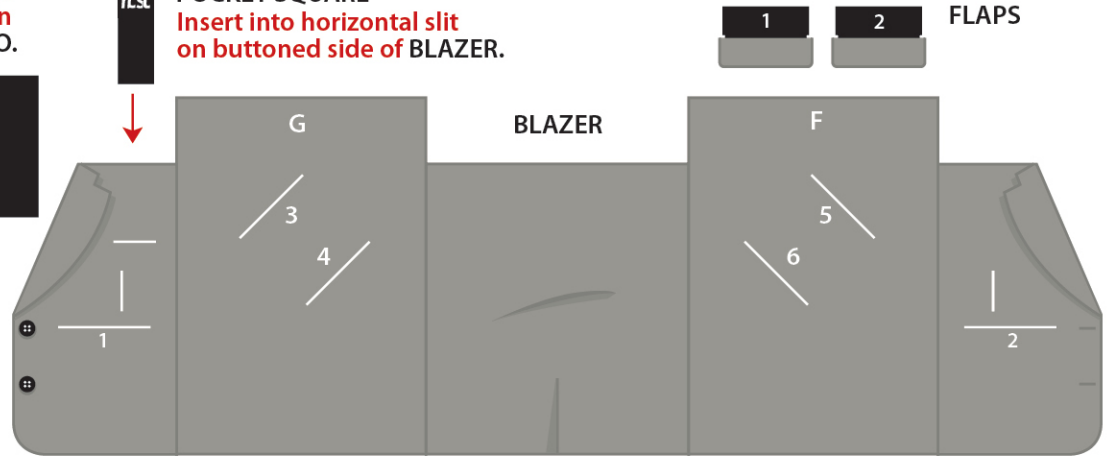

MAYER HAWTHORNE

Just ain't gonna cut out...

FRAMES

TIE Fold black flap. Insert between HEAD & TORSO.

POCKET SQUARE Insert into horizontal slit on buttoned side of BLAZER.

1 2 FLAPS

HEART VINYL Insert gray flaps into verticle slits on BLAZER.