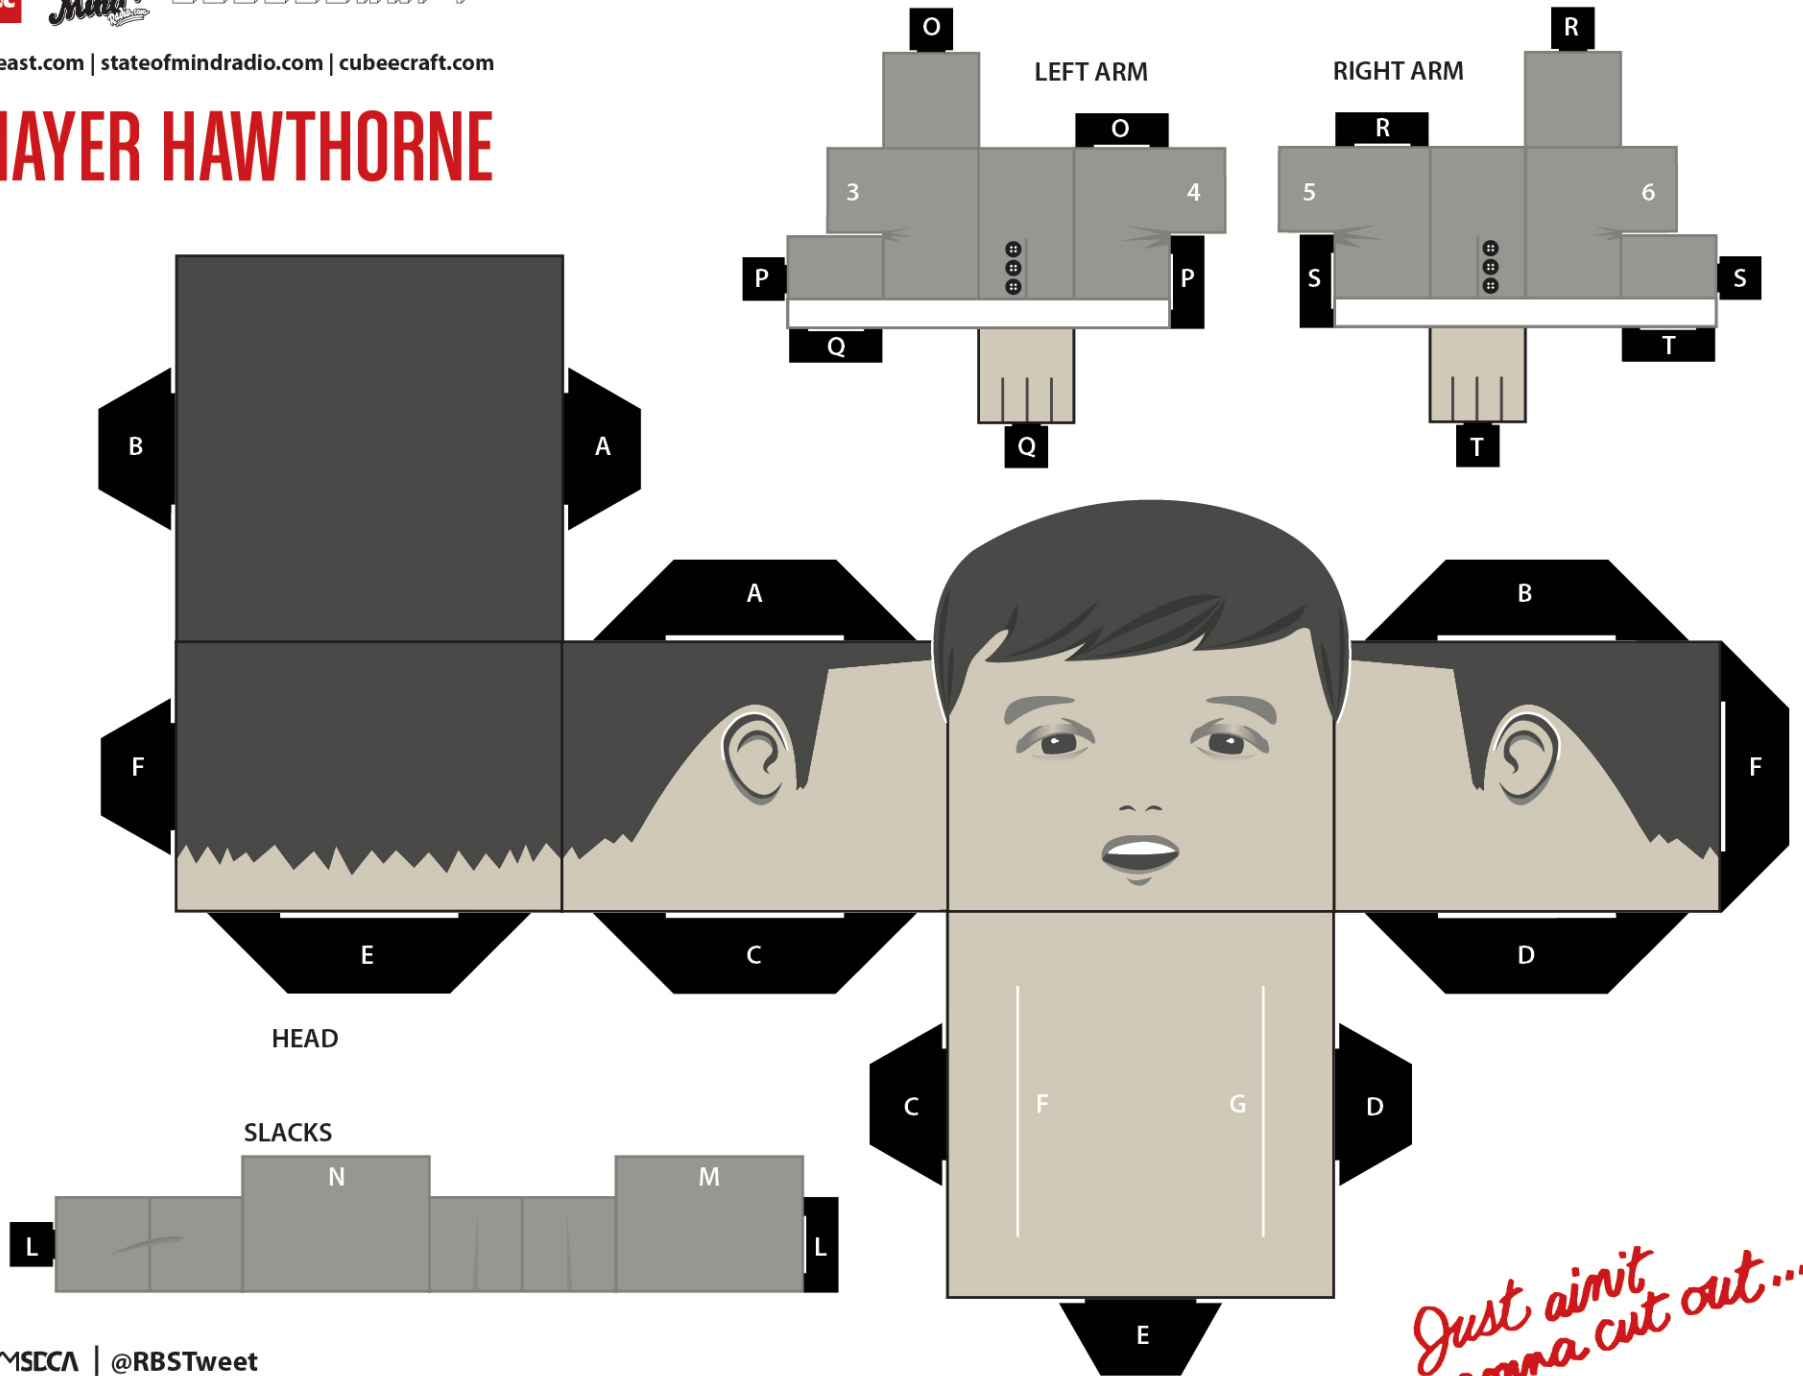

MAYER HAWTHORNE

Just ain't gonna cut out...

FRAMES

TIE Fold black flap. Insert between HEAD & TORSO.

POCKET SQUARE Insert into horizontal slit on buttoned side of BLAZER.

1 2 FLAPS

HEART VINYL Insert gray flaps into verticle slits on BLAZER.

Just aint gonna cut out...