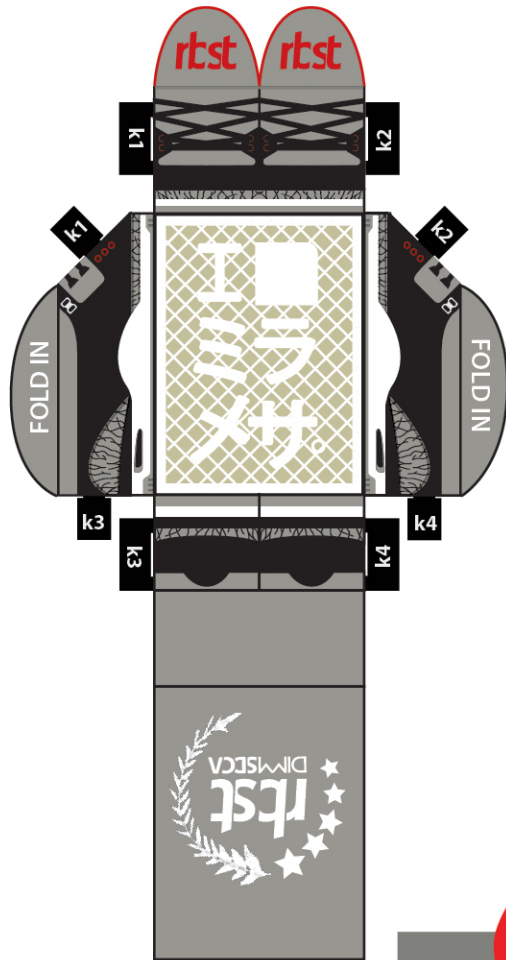

MAYER HAWTHORNE

Just ain't gonna cut out...

FRAMES

TIE Fold black flap. Insert between HEAD & TORSO.

POCKET SQUARE Insert into horizontal slit on buttoned side of BLAZER.

1 2 FLAPS

HEART VINYL Insert gray flaps into verticle slits on BLAZER.

Just aint gonna cut out...